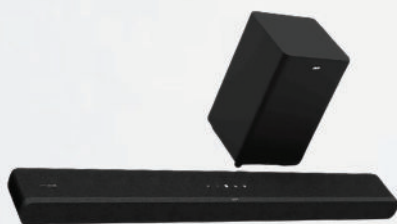

PRICES VALID FRIDAY, NOVEMBER 29TH- SUNDAY, DECEMBER 1ST, 2024. FINANCING PLANS AVAILABLE. MUST QUALIFY FOR FINANCING WITH CREDIT APPROVAL. CANNOT BE COMBINED WITH ANY OTHER OFFERS, DISCOUNTS OR PROMOTIONS. NECKER'S CASH CANNOT BE COMBINED WITH ANY OTHER OFFER, DISCOUNT OR PROMOTION AND MUST BE USED BY 2/14/25. NO CASH BACK. NOT REDEEMABLE FOR CASH. ONE FREE GIFT WITH PURCHASE PER CUSTOMER. IF JEWELRY ITEM IS RETURNED, THE FREE GIFT ITEM MUST ALSO BE RETURNED UNUSED AND IN ORIGINAL BOXING OR THE VALUE OF THE FREE GIFT WILL BE DEDUCTED FROM THE PRICE OF THE RETURN BEING MADE. QUANTITIES ARE LIMITED, WHILE SUPPLIES LAST. GIFTS MUST BE PICKED UP BY 12/30/24 OR WILL BE DONATED TO CHARITY.